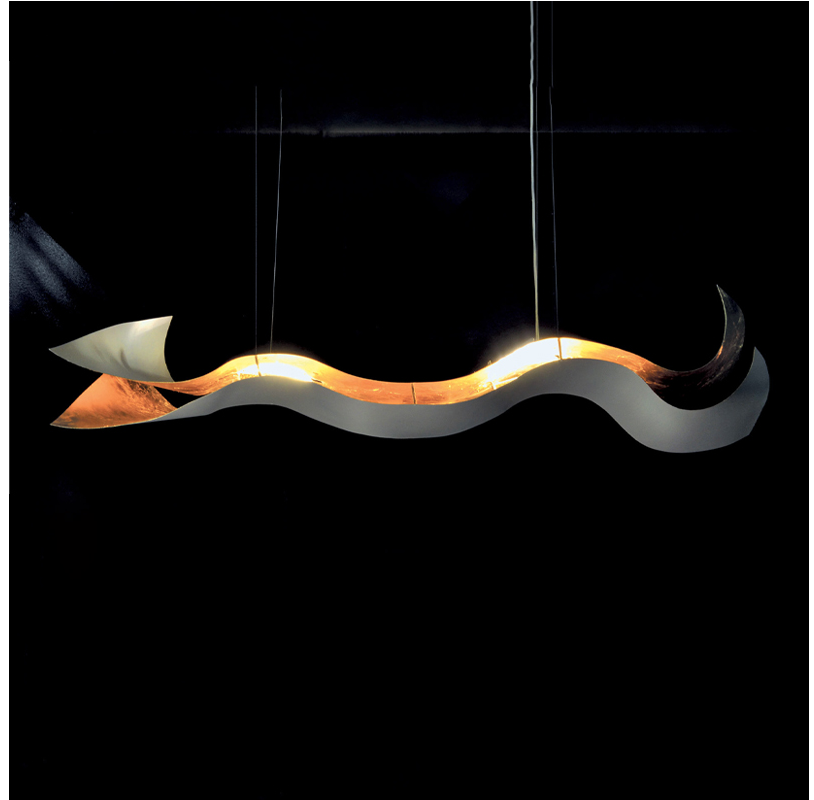

TEMPO PERSO SUSPENSION

D131229- _____

base number

1. To build a product code in our configurator select the specify button on the base model # product page
2. To build a manual product code on this datasheet choose from the options listed below in blue font and add the suffix to the base model #

GENERAL

Series: Tempo Perso
Brand: Knikerboker
Division: Design
Mounting Type: Suspension
Mounting Location: Ceiling
Subcategory: Pendant

PHYSICAL

Shape: Curves
Length (mm): 1000
Length (in): 39 3/8
Height (mm): 200
Height (in): 7 7/8
Light Distribution: Indirect
Fixture Finish: EWH / EBK / MAN / COF / PRD / SLF / GLF / CLF / BRL / EWS / EWG / EWC / EWR / EBS / EBG / EBC / EBC / EBB / MAS / MAD / MAC / MAB / COS / CGO / CCL / CBL / PRS / PRG / PRC / PRB
Fixture Material: Aluminum
Cable Details: 4 Steel Cables 2000mm / 78 3/4" - Silicon Cable 2000mm / 78 3/4"

ELECTRICAL

Lamp Type: LED
Total Output Wattage (W): 20
Dimming: Tri-Mode (Non-Dimming and Phase Dimming (120Vac only) and 0-10V Dimming)
Driver Included: Yes
Driver Location: Integrated
Driver Type: Constant Current - Universal
Driver Class: Class 2
Input Voltage (V): 120 - 277
Constant Current (MA): 250
Upon Request: 0-10Vdc dimming / Phase dimming @120Vac / 277Vac

LED

Number of LEDs: 2
Color Temperature (°K): 3000
Max. Delivered Lumen (lm): 2200
CRI: >85 CRI
Lamp Life (hrs): 50000

OPTICAL

RATINGS AND CERTIFICATIONS

Certified By: CSA Certified to UL and CSA Standards
IP rating: IP20