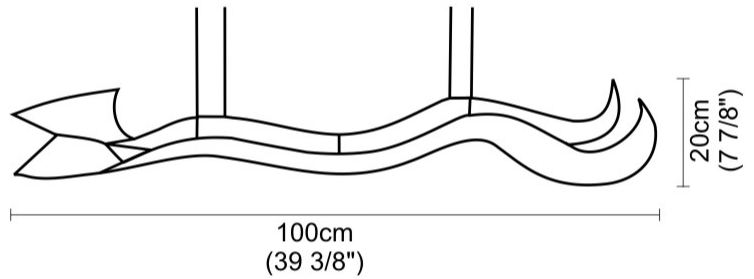

TEMPO PERSO SUSPENSION

D131229- _____

base number

1. To build a product code in our configurator select the specify button on the base model # product page
2. To build a manual product code on this datasheet choose from the options listed below in blue font and add the suffix to the base model #

GENERAL

Series: Tempo Perso
Brand: Knikerboker
Division: Design
Mounting Type: Suspension
Mounting Location: Ceiling
Subcategory: Pendant

PHYSICAL

Shape: Curves
Length (mm): 1000
Length (in): 39 3/8
Height (mm): 200
Height (in): 7 7/8
Light Distribution: Indirect
Fixture Finish: EWH / EBK / MAN / COF / PRD / SLF / GLF / CLF / BRL / EWS / EWG / EWC / EWR / EBS / EBG / EBC / EBC / EBB / MAS / MAD / MAC / MAB / COS / CGO / CCL / CBL / PRS / PRG / PRC / PRB
Fixture Material: Aluminum
Cable Details: 4 Steel Cables 2000mm / 78 3/4" - Silicon Cable 2000mm / 78 3/4"

ELECTRICAL

Lamp Type: LED
Total Output Wattage (W): 20
Dimming: Tri-Mode (Non-Dimming and Phase Dimming (120Vac only) and 0-10V Dimming)
Driver Included: Yes
Driver Location: Integrated
Driver Type: Constant Current - Universal
Driver Class: Class 2
Input Voltage (V): 120 - 277
Constant Current (MA): 250
Upon Request: 0-10Vdc dimming / Phase dimming @120Vac / 277Vac

LED

Number of LEDs: 2
Color Temperature (°K): 3000
Max. Delivered Lumen (lm): 2200
CRI: >85 CRI
Lamp Life (hrs): 50000

OPTICAL

RATINGS AND CERTIFICATIONS

Certified By: CSA Certified to UL and CSA Standards
IP rating: IP20