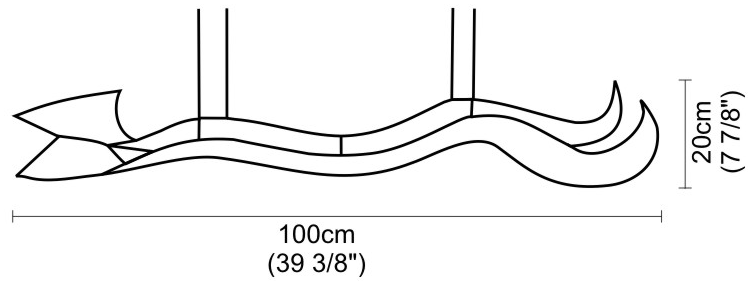

TEMPO PERSO SUSPENSION

D131244- _____
base number

1. To build a product code in our configurator select the specify button on the base model # product page
2. To build a manual product code on this datasheet choose from the options listed below in blue font and add the suffix to the base model #

GENERAL

Series: Tempo Perso
Brand: Knikerboker
Division: Design
Mounting Type: Suspension
Mounting Location: Ceiling
Subcategory: Pendant

PHYSICAL

Shape: Curves
Length (mm): 1000
Length (in): 39 3/8
Height (mm): 200
Height (in): 7 7/8
Light Distribution: Indirect
Fixture Finish: EWH / EBK / MAN / COF / PRD / SLF / GLF / CLF / BRL / EWS / EWG / EWC / EWR / EBS / EBG / EBC / EBC / EBB / MAS / MAD / MAC / MAB / COS / CGO / CCL / CBL / PRS / PRG / PRC / PRB
Fixture Material: Aluminum
Cable Details: 4 Steel Cables 2000mm / 78 3/4" - Silicon Cable 2000mm / 78 3/4"

ELECTRICAL

Lamp Type: LED
Total Output Wattage (W): 30
Dimming: Tri-Mode (Non-Dimming and Phase Dimming (120Vac only) and 0-10V Dimming)
Driver Included: Yes
Driver Location: Integrated
Driver Type: Constant Current - Universal
Driver Class: Class 2
Input Voltage (V): 120 - 277
Constant Current (MA): 250
Upon Request: 0-10Vdc dimming / Phase dimming @120Vac / 277Vac

LED

Number of LEDs: 3
Color Temperature (°K): 3000
Max. Delivered Lumen (lm): 3300
CRI: >85 CRI
Lamp Life (hrs): 50000

OPTICAL

RATINGS AND CERTIFICATIONS

Certified By: CSA Certified to UL and CSA Standards
IP rating: IP20